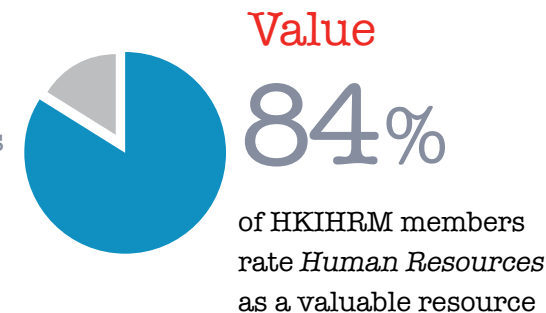

Human Resources is a leading magazine that addresses the unique issues and challenges affecting HR and related professionals in Hong Kong.

In addition to articles on the latest innovations and research affecting the HR profession in Hong Kong, *Human Resources* includes regular features such as:

- HR Toolbox
- Legal Highlight
- Case in Brief
- What's Hot
- China Focus