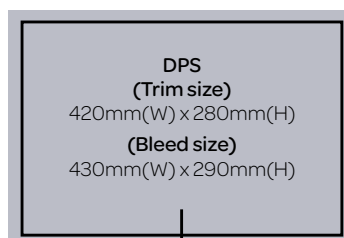

For further information, please contact:

Jennifer Luk

T: +852 3796 3060

E: jennifer@ninehillsmedia.com

Print Specifications

Special Positions	HK\$	US\$
Double Page Spread (DPS)	36,500	4,850
Outside Back Cover (OBC)	36,500	4,850
Inside Front Cover (IFC)	32,000	4,250
Inside Back Cover (IBC)	26,500	3,550

Standard Pages

Full Page	22,000	2,950
Half Page	12,400	1,650

Special Advertising

Loose Insert (up to 10g)	34,500	4,600
Specified Position	10% loading	

Display

Publishing Schedule

10 editions per year:

Jan/Feb, Mar, Apr, May, Jun,
Jul/Aug, Sep, Oct, Nov, Dec.

Specifications

Cover paper: 157gsm Art Card

ROP pages: 95gsm Matt Art Paper

Orientation: Portrait

Trim Size: 210mm (W) x 280mm (H)

Binding: Perfect Binding

Printing: Web Offset

Guidelines for artwork